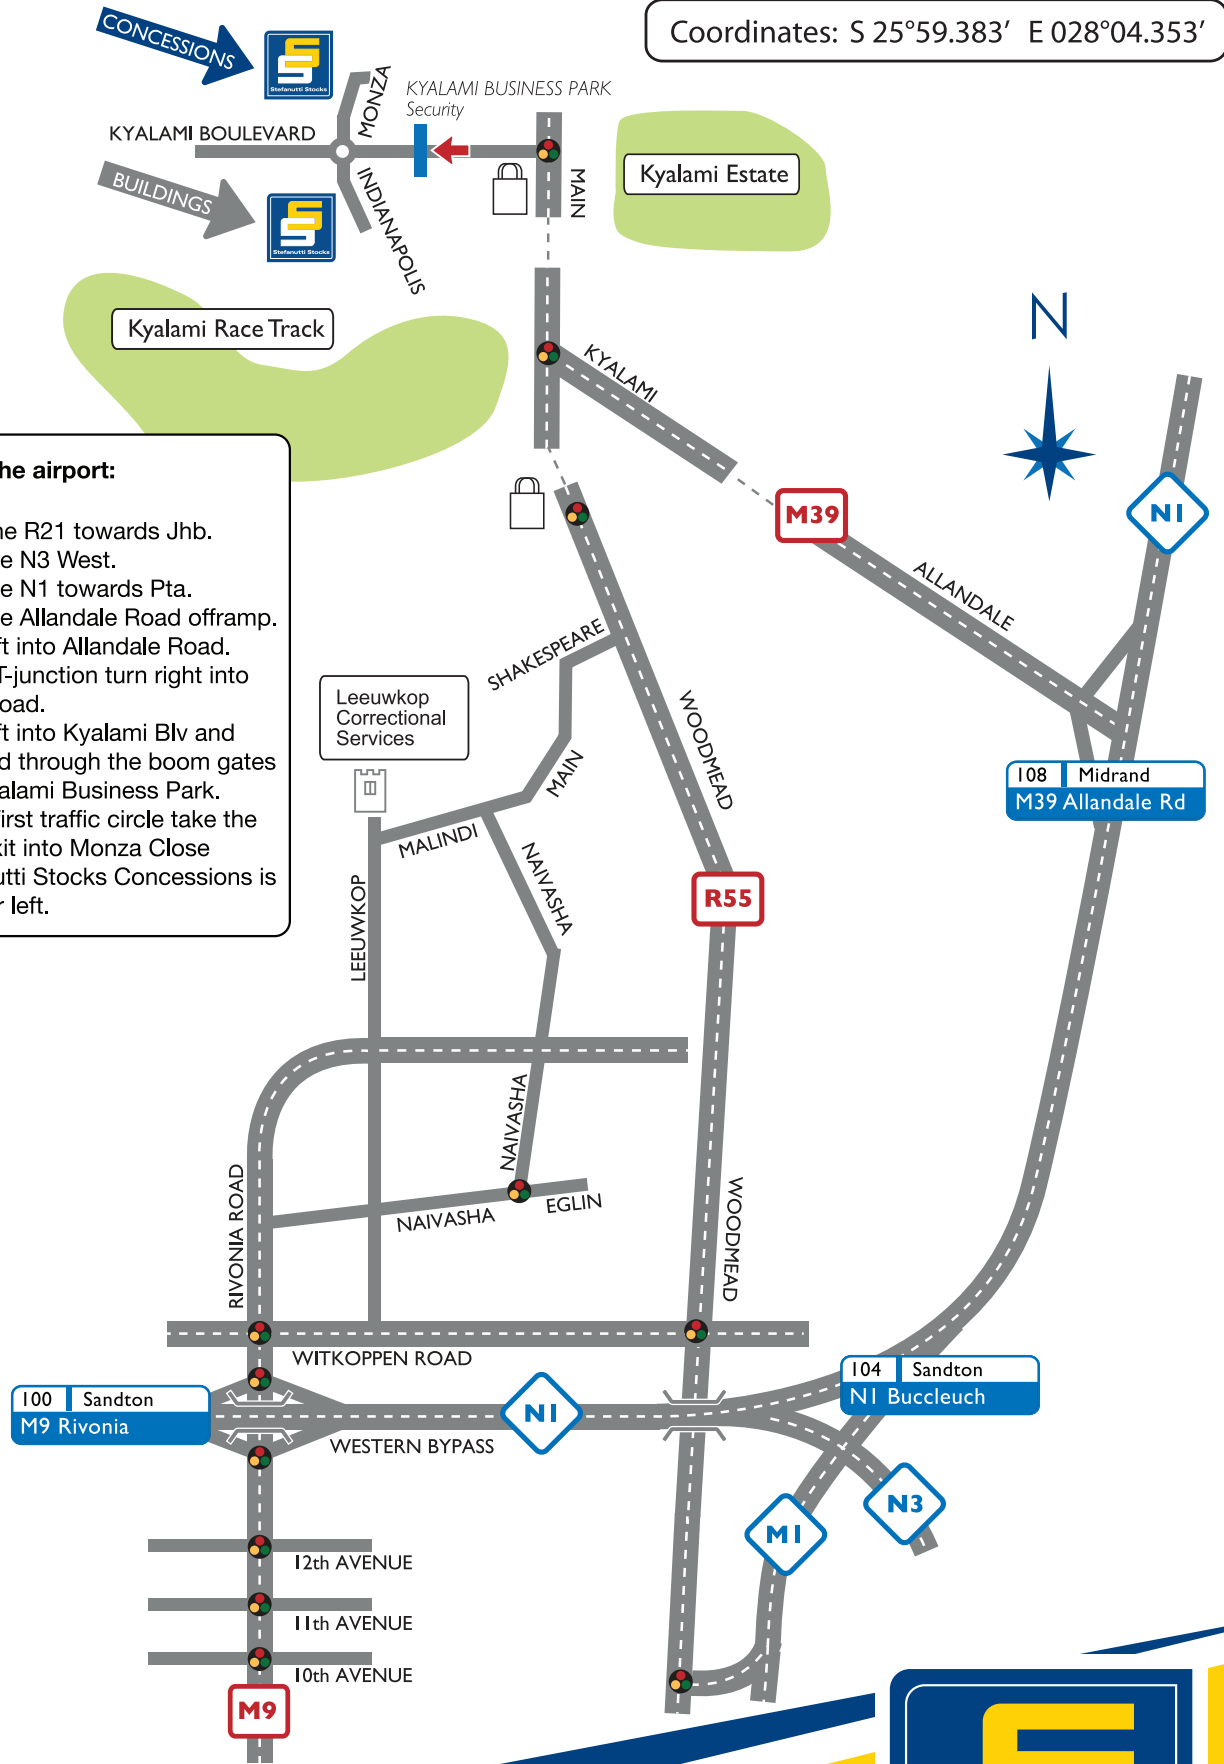

Coordinates: S 25°59.383' E 028°04.353'

- From the airport:**
- Take the R21 towards Jhb.
 - Take the N3 West.
 - Take the N1 towards Pta.
 - Take the Allandale Road offramp.
 - Turn left into Allandale Road.
 - At the T-junction turn right into Main Road.
 - Turn left into Kyalami Blv and proceed through the boom gates into Kyalami Business Park.
 - At the first traffic circle take the third exit into Monza Close
 - Stefanutti Stocks Concessions is on your left.