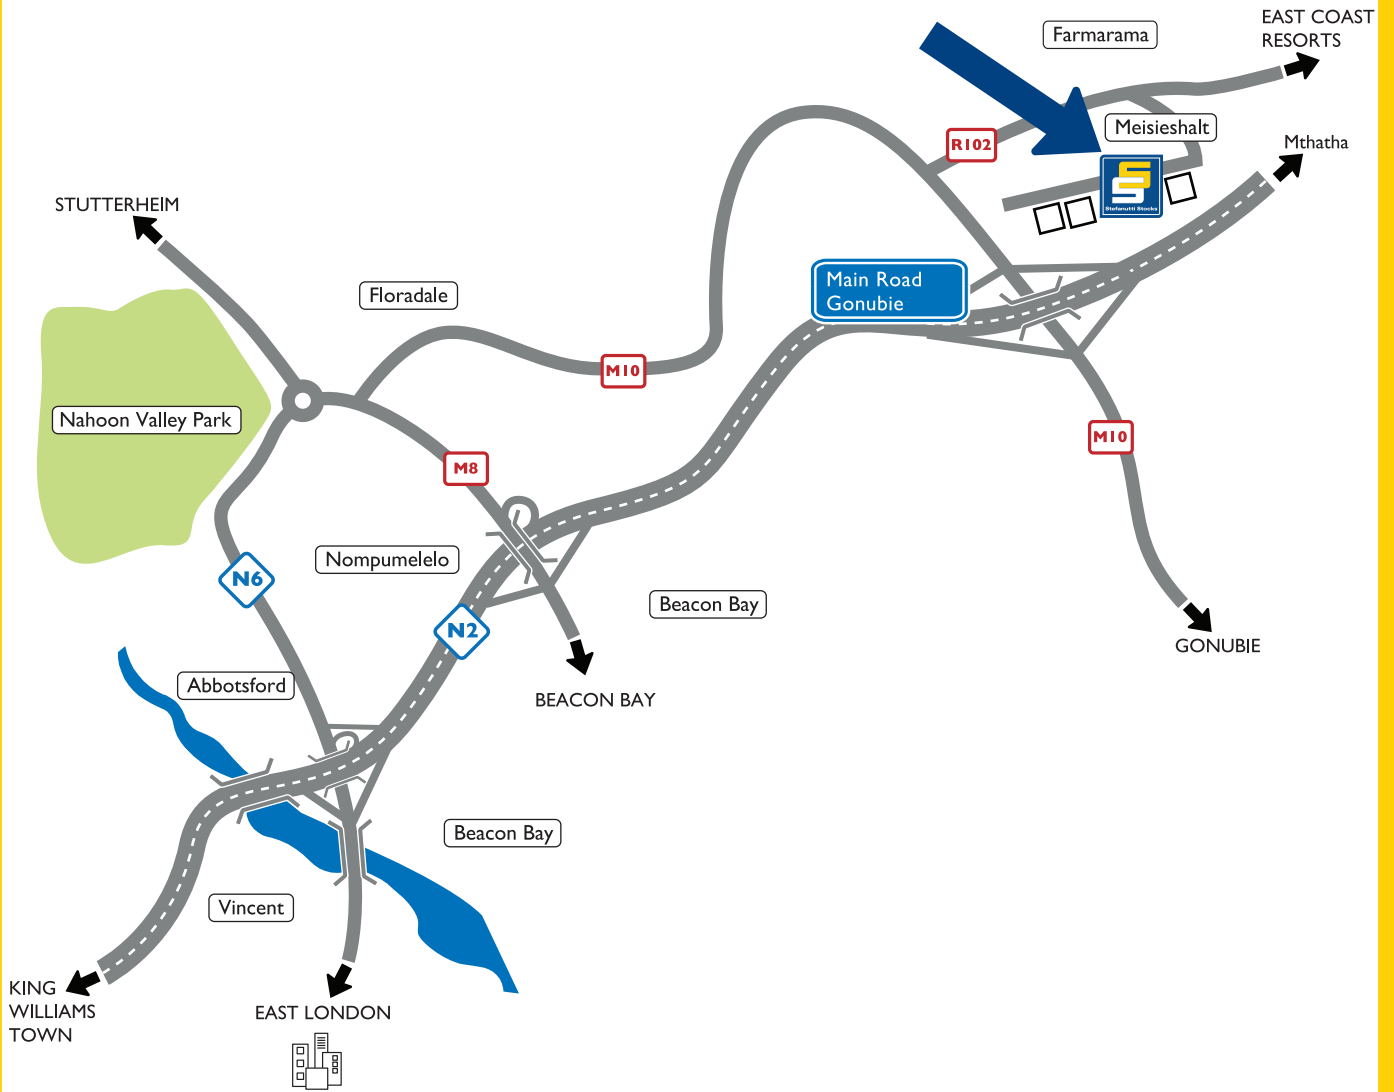

Coordinates: S 32°56.186' E 027°57.184'

**Stefanutti Stocks Building Eastern Cape**  
Unit No 1, Falcon Park Industrial Area, Meisieshalt, East London  
PO Box 8381, Nagoon, East London, 5210, South Africa  
Tel: +27 43 732 1335, Fax: +27 86 505 3838  
buildingec@stefstocks.com  
www.stefanuttistocks.com