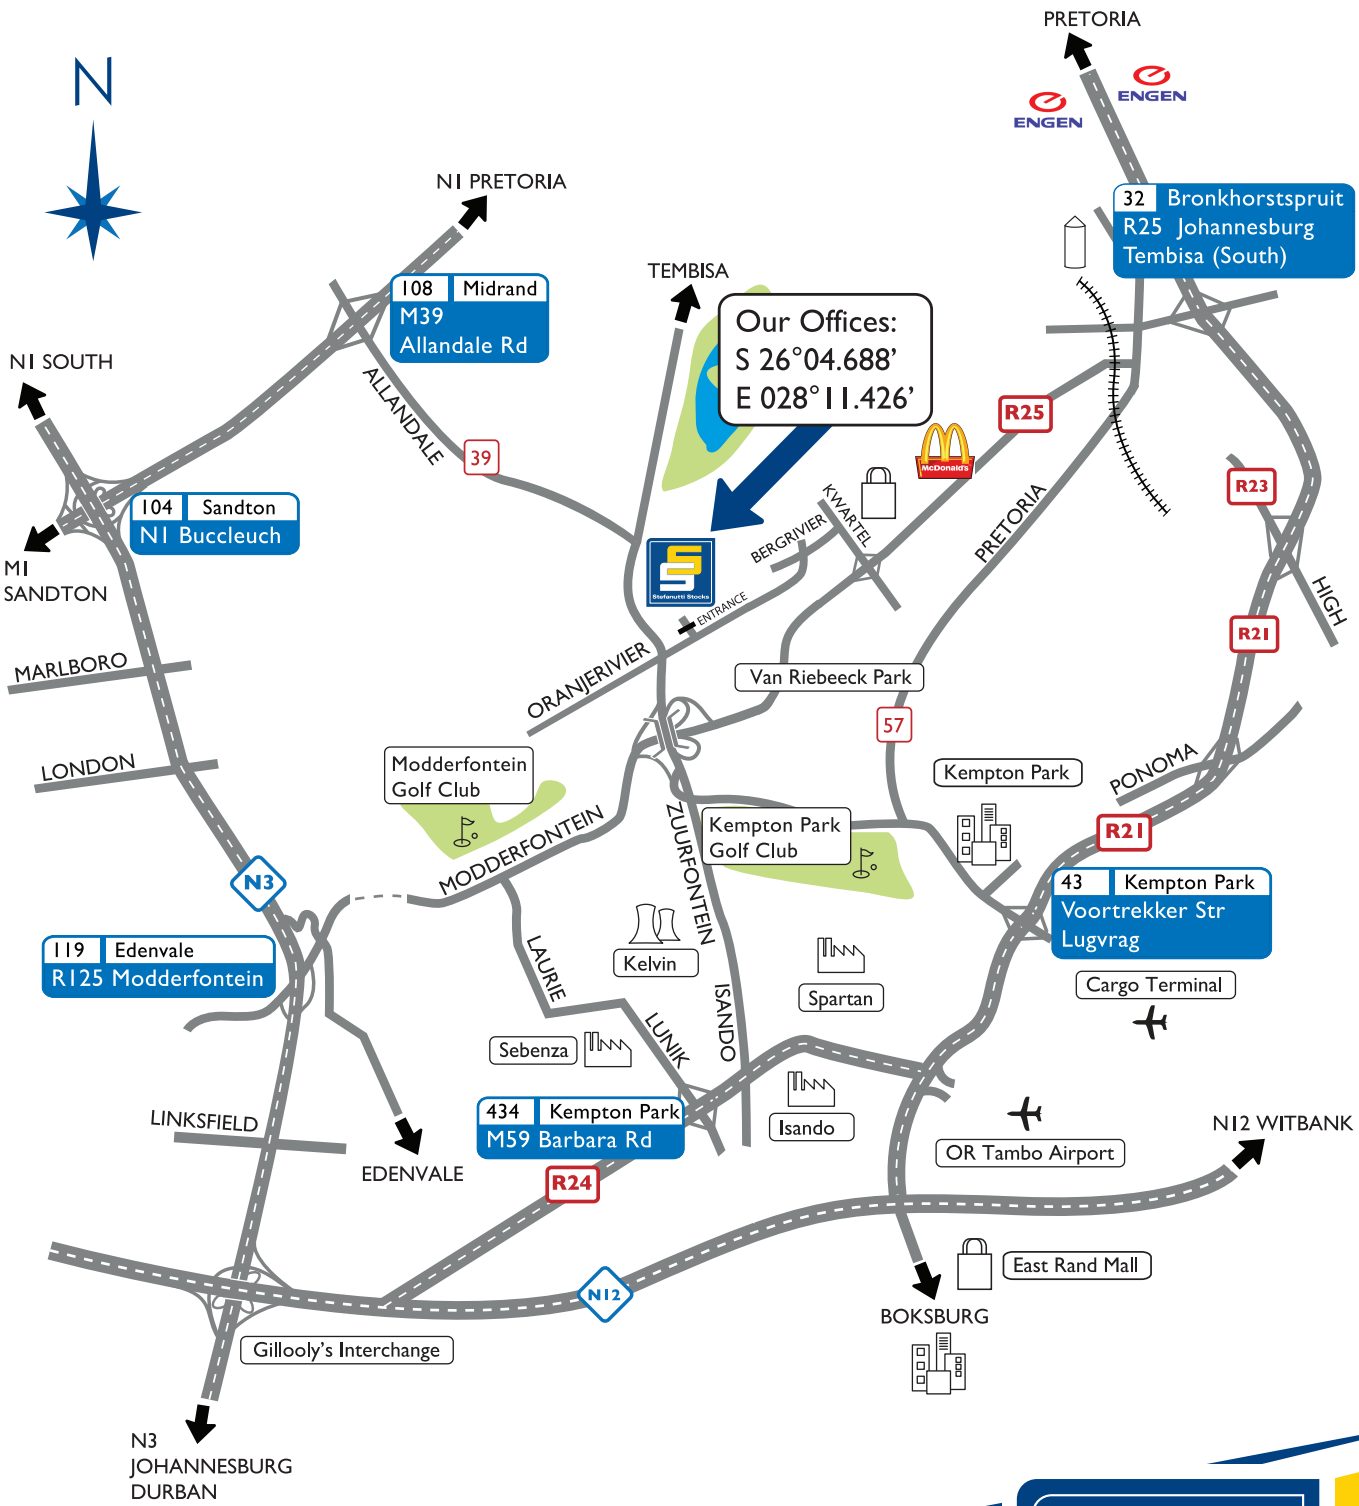

Directional Map to Protec Park Offices

Stefanutti Stocks Major Projects
 Protec Park, Cnr Zuurfontein Ave & Oranjerivier Dr,
 Chloorkop, Kempton Park, South Africa
 PO Box 12394, Aston Manor, 1630, South Africa
 Tel: +27 11 571 4300, Fax: +27 11 571 4370
 majorprojects@stefstocks.com
 www.stefanuttistocks.com