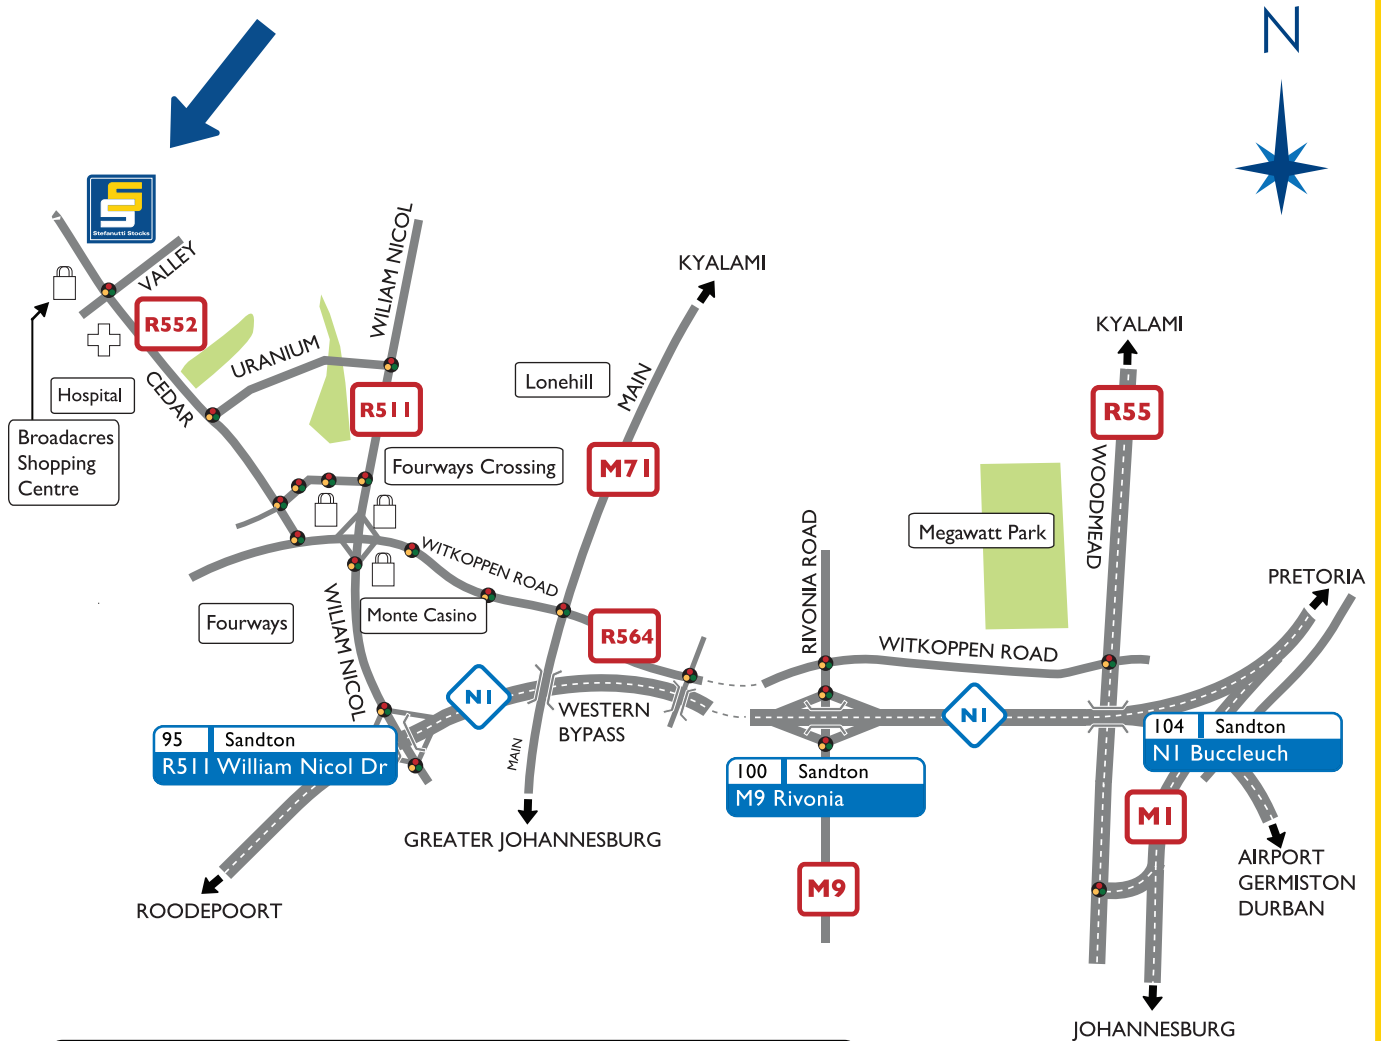

Coordinates: S 25°59.959' E 27°59.182'

#### Directions:

- Exit the N1 at the William Nicol Drive offramp.
- If you are travelling from Pretoria turn right into William Nicol Drive.
- If you are travelling from Roodepoort turn left into William Nicol Drive.
- Pass Monte Casino on your right hand side.
- Turn left into Witkoppen Road.
- Turn right into Cedar Road.
- Pass Hospital on your left.
- Turn right into Valley Road (Broadacres Shopping Centre is on your left).
- Stefanutti Stocks Mining Services are in Stratford Business Park on the left.

Stefanutti Stocks Mining Services  
Block 6, Stratford Office Park, c/o Valley & Cedar Roads,  
Broadacres, Sandton, South Africa  
Tel: +27 11 705 1111, Fax: +27 11 705 1908  
[www.stefanuttistocks.com](http://www.stefanuttistocks.com)