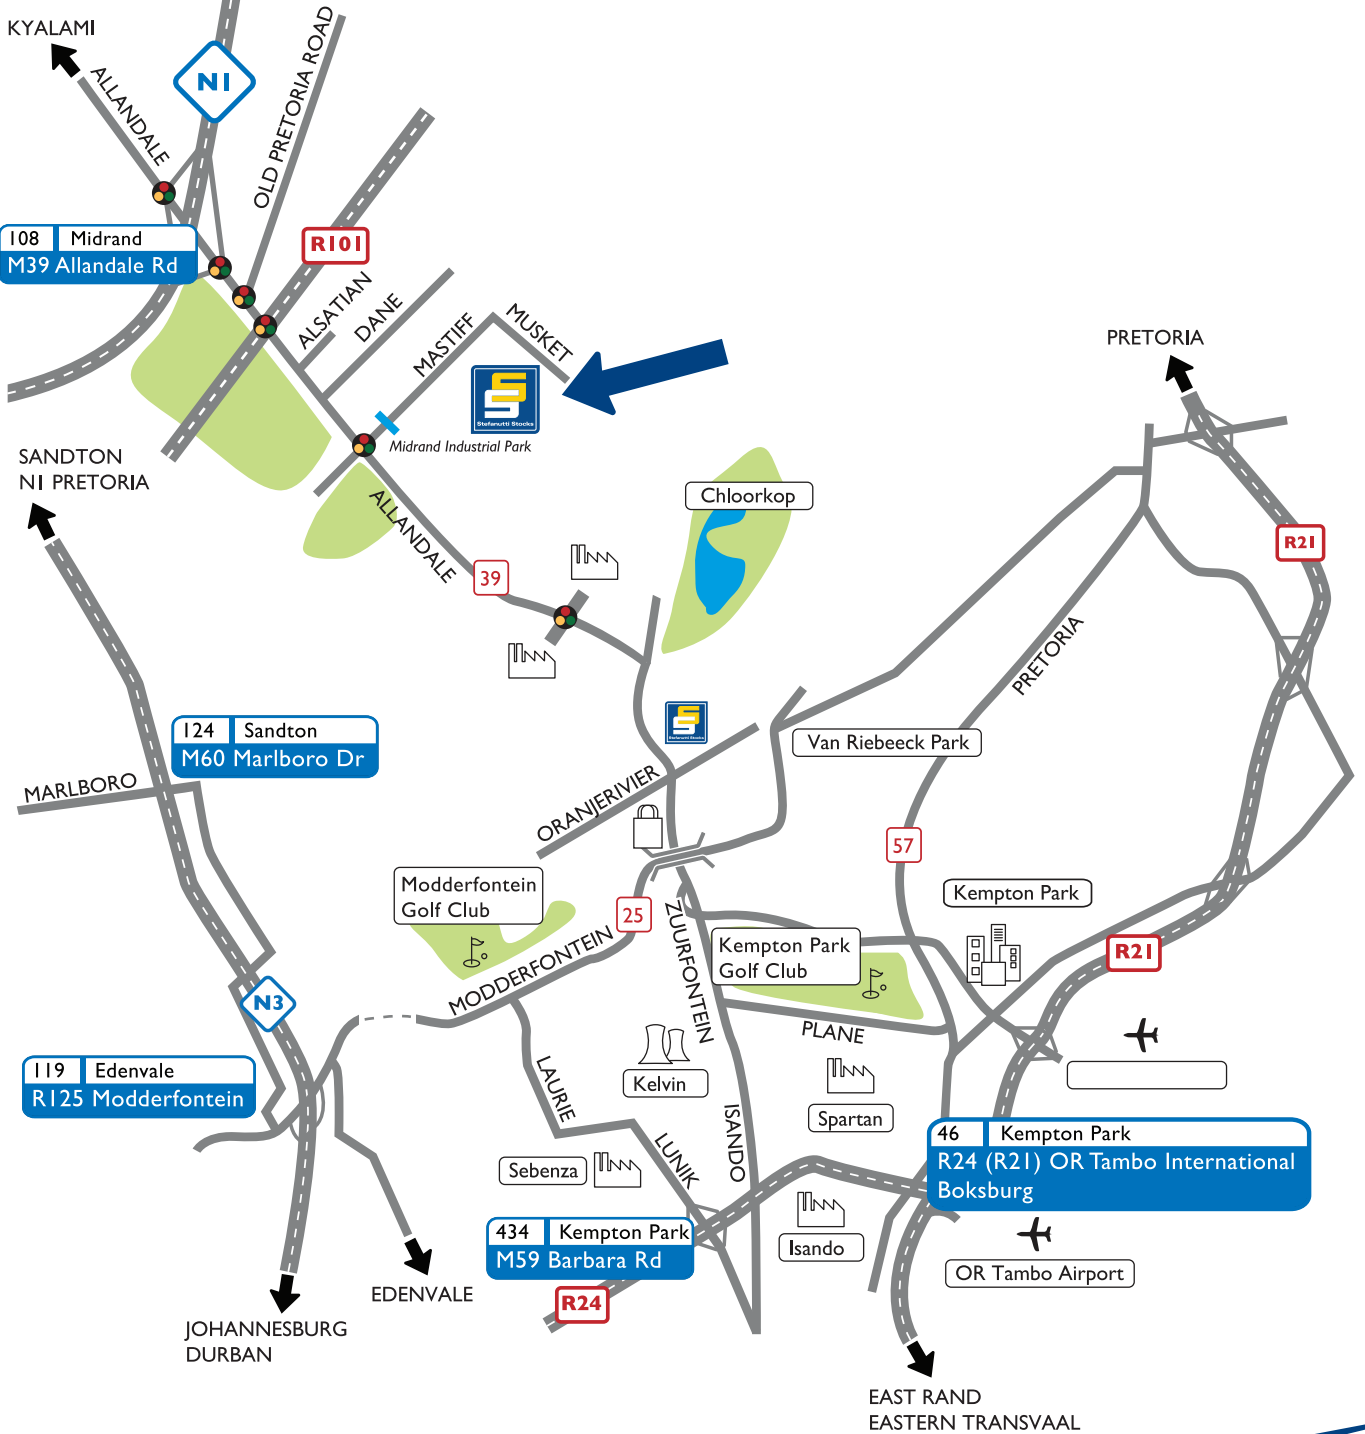

Coordinates: S 26°02.610' E 028°09.731'

Stefanutti Stocks Mechanical, Electrical & Power
Midrand Industrial Park, 5 Musket Road, Chloorkop Ext 5,
Kempton Park, South Africa
PO Box 1491, Halfway House, 1685, South Africa
Tel: +27 11 253 5700, Fax: +27 11 254 5799
www.stefanuttistocks.com