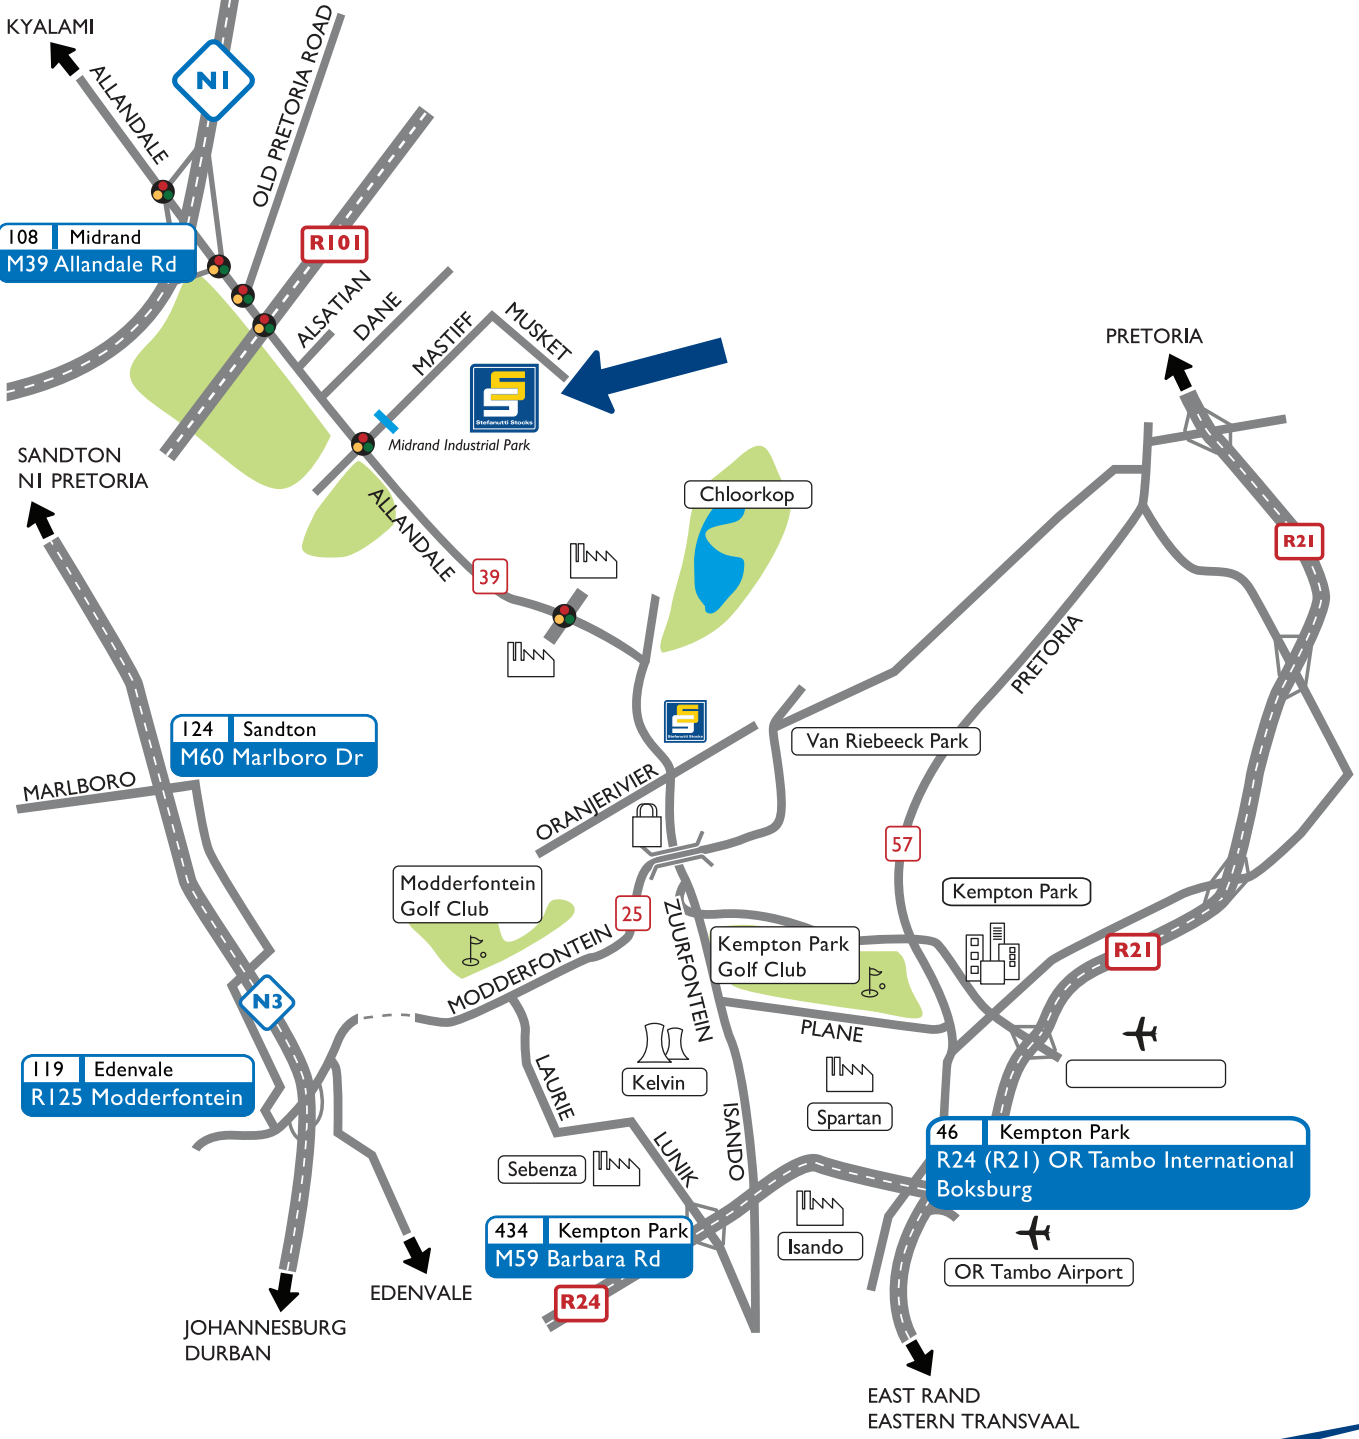

Coordinates: S 26°02.610' E 028°09.731'

Stefanutti Stocks Electrical & Instrumentation
 Midrand Industrial Park, 5 Musket Road, Chloorkop Ext 5,
 Midrand, Johannesburg, South Africa
 PO Box 1491, Halfway House, 1685, South Africa
 Tel: +27 11 253 5700, Fax: +27 11 254 5799
www.stefanuttistocks.com