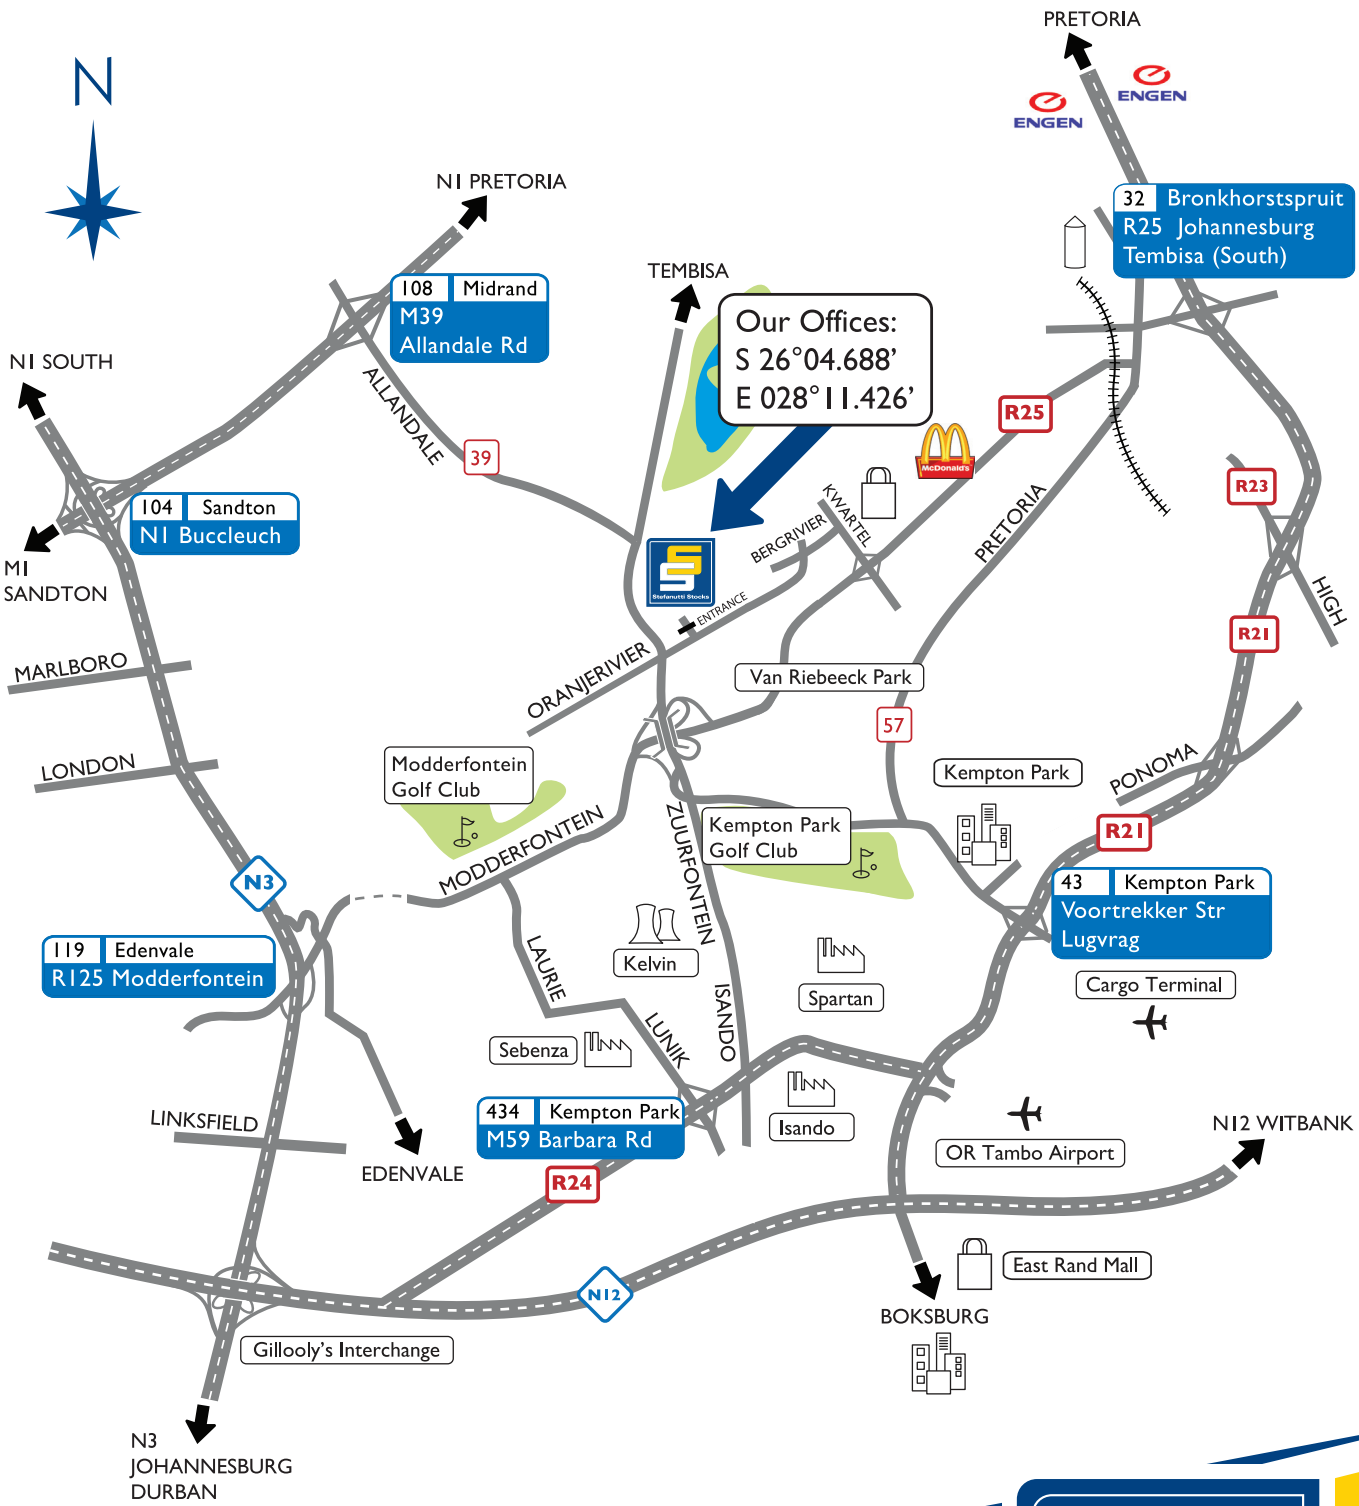

Directional Map to Protec Park Offices

Stefanutti Stocks Major Projects
 Protec Park, Cnr Zuurfontein Ave & Oranjerivier Dr,
 Chloorkop, Kempton Park, South Africa
 PO Box 12394, Aston Manor, 1630, South Africa
 Tel: +27 11 571 4300, Fax: +27 11 571 4370
 majorprojects@stefstocks.com
 www.stefanuttistocks.com