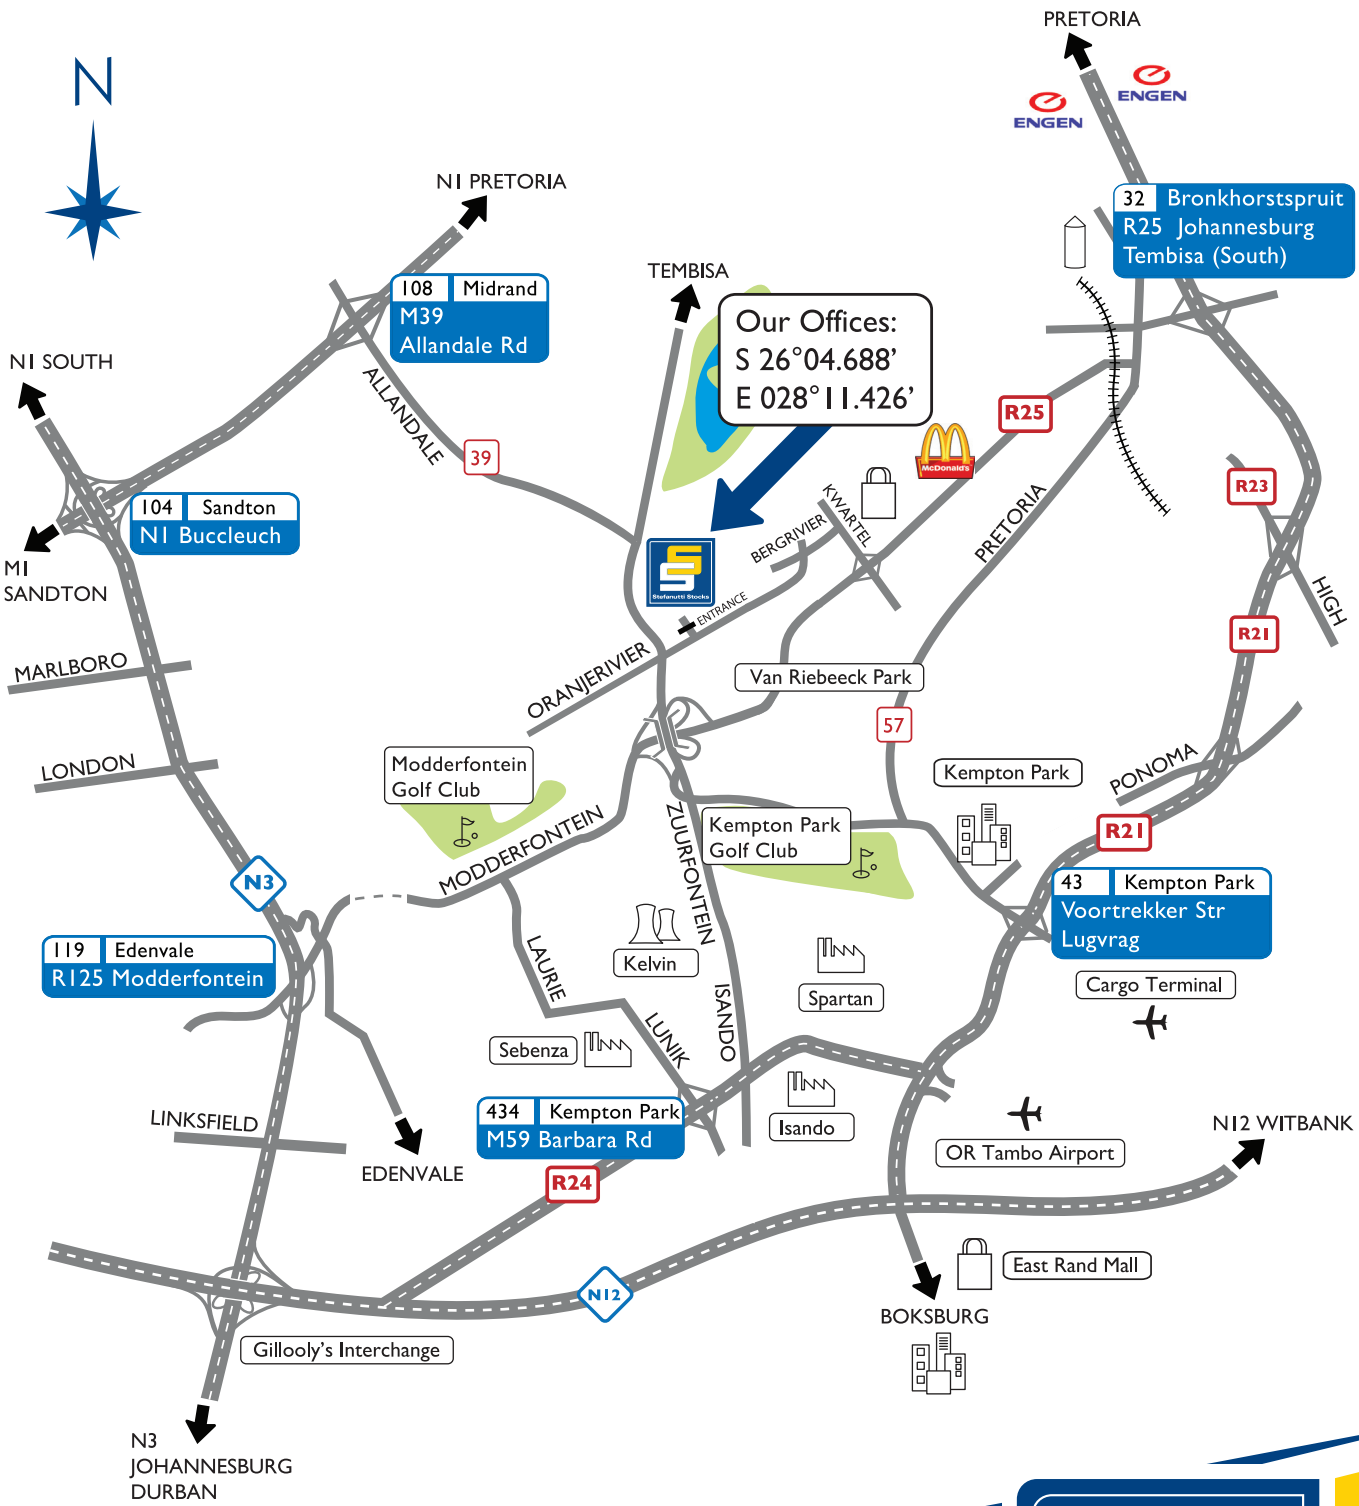

Directional Map to Protec Park Offices

Stefanutti Stocks Earthworks
 6 Mulalani Str, Protec Park,
 Cnr Zuurfontein Ave & Oranjerivier Dr, Chloorkop,
 Kempton Park, South Africa
 PO Box 12394, Aston Manor, 1630, South Africa
 Tel: +27 11 552 4200, Fax: +27 11 976 1879
 earthworks@stefanuttistocks.com
 www.stefanuttistocks.com