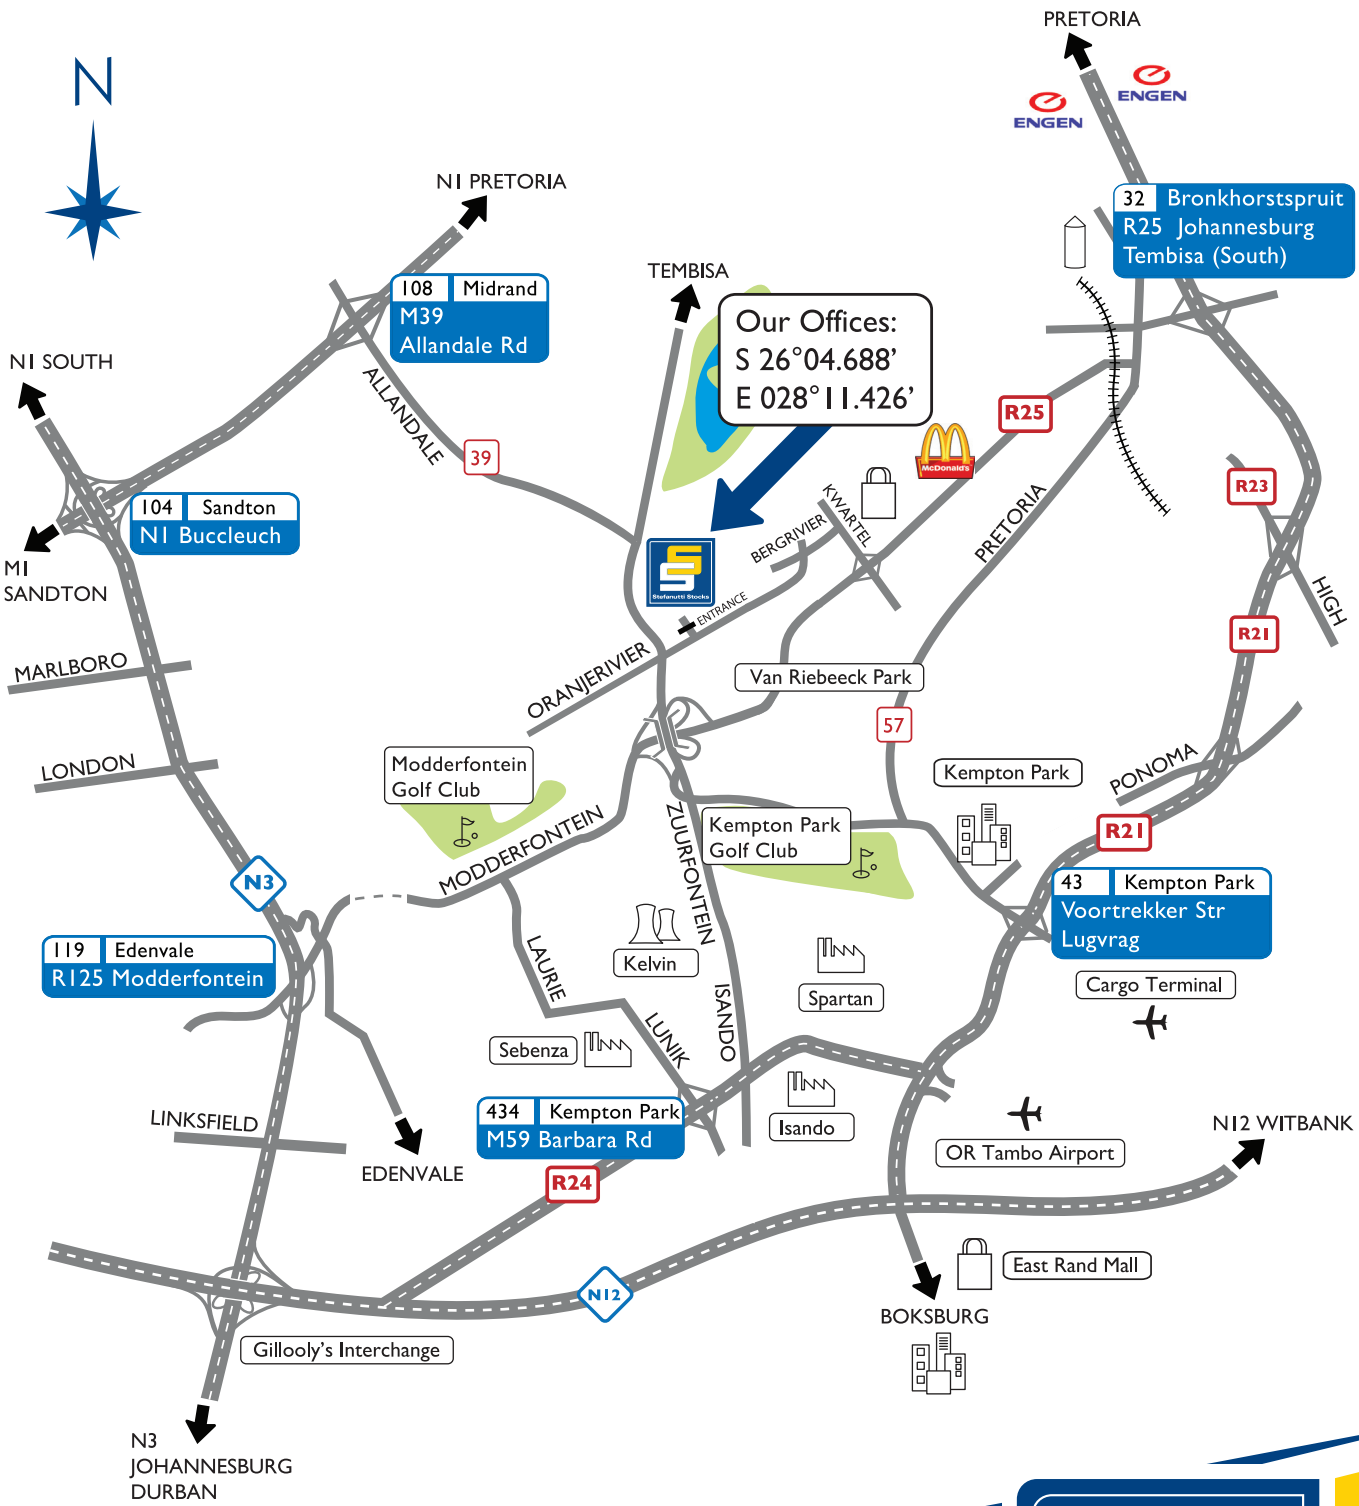

Directional Map to Protec Park Offices

Stefanutti Stocks Civils
 Protec Park, Cnr Zuurfontein Ave & Oranjerivier Dr,
 Chloorkop, Kempton Park, South Africa
 PO Box 12394, Aston Manor, 1630, South Africa
 Tel: +27 11 571 4300, Fax: +27 11 393 2366
 civils@stefstocks.com
 www.stefanuttistocks.com