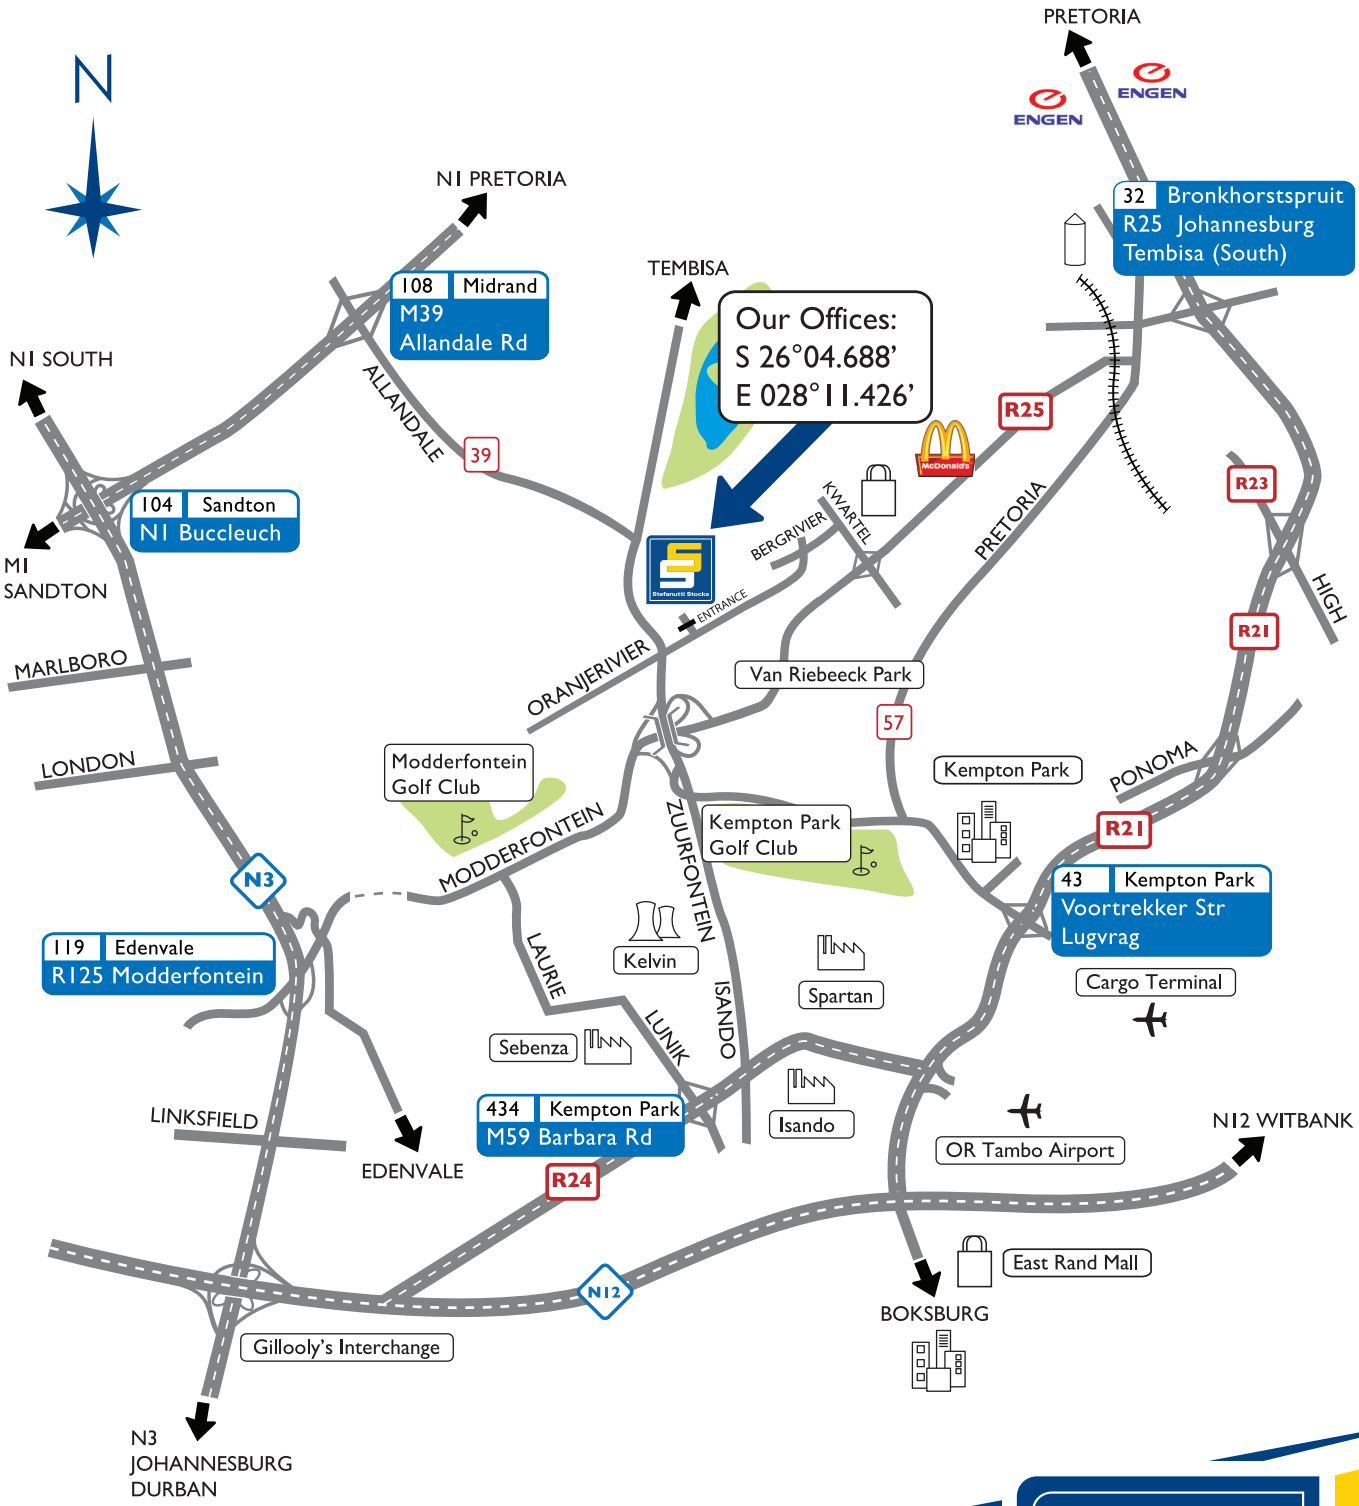

Directional Map to Protec Park Offices

Stefanutti Stocks Building
 Protec Park, Cnr Zuurfontein Ave & Oranjerivier Dr,
 Chloorkop, Kempton Park, South Africa
 PO Box 12394, Aston Manor, 1630, South Africa
 Tel: +27 11 571 4300, Fax: +27 11 976 3487
 building@stefstocks.com
 www.stefanuttistocks.com