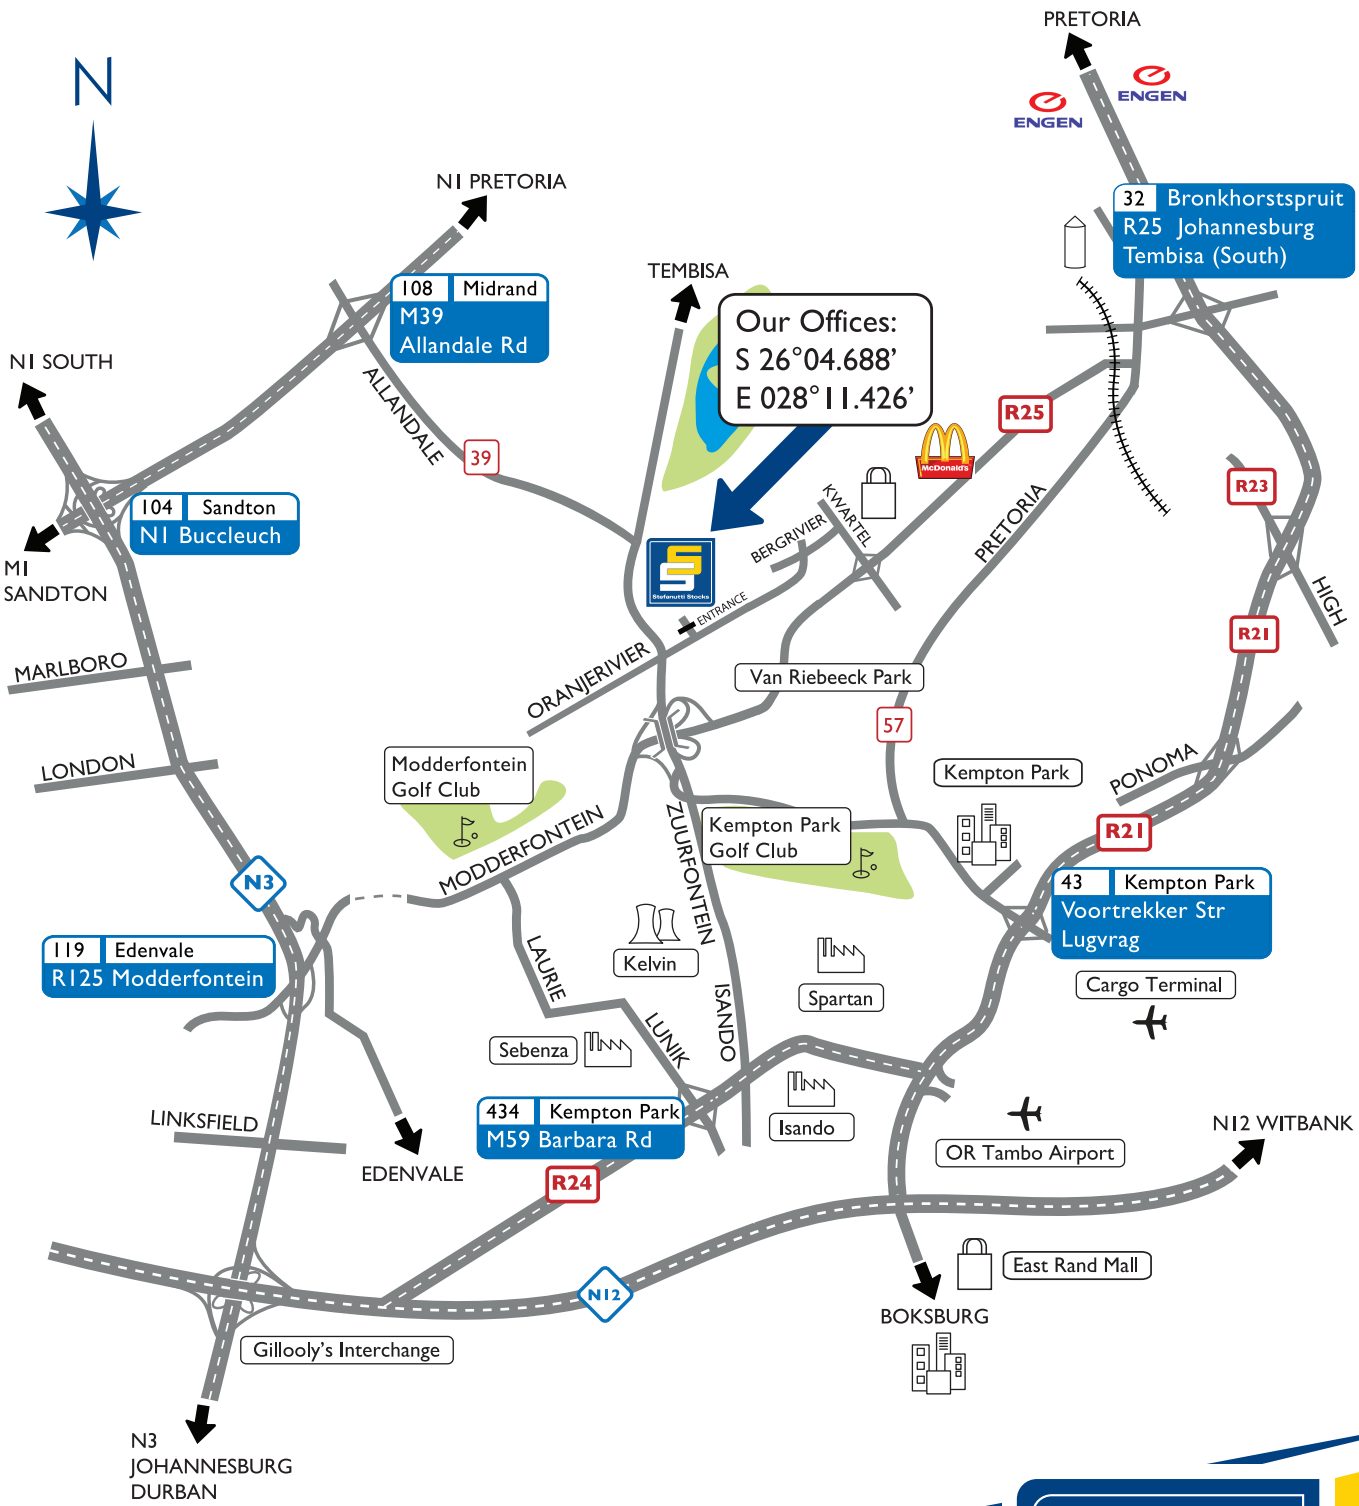

Directional Map to Protec Park Offices

Stefanutti Stocks Formwork Depot (Protec Park)
 Protec Park, Cnr Zuurfontein Ave & Oranjerivier Dr,
 Chloorkop, Kempton Park, South Africa
 PO Box 12394, Aston Manor, 1630, South Africa
 Tel: +27 11 571 4300, Fax: +27 11 976 3487
www.stefanuttistocks.com