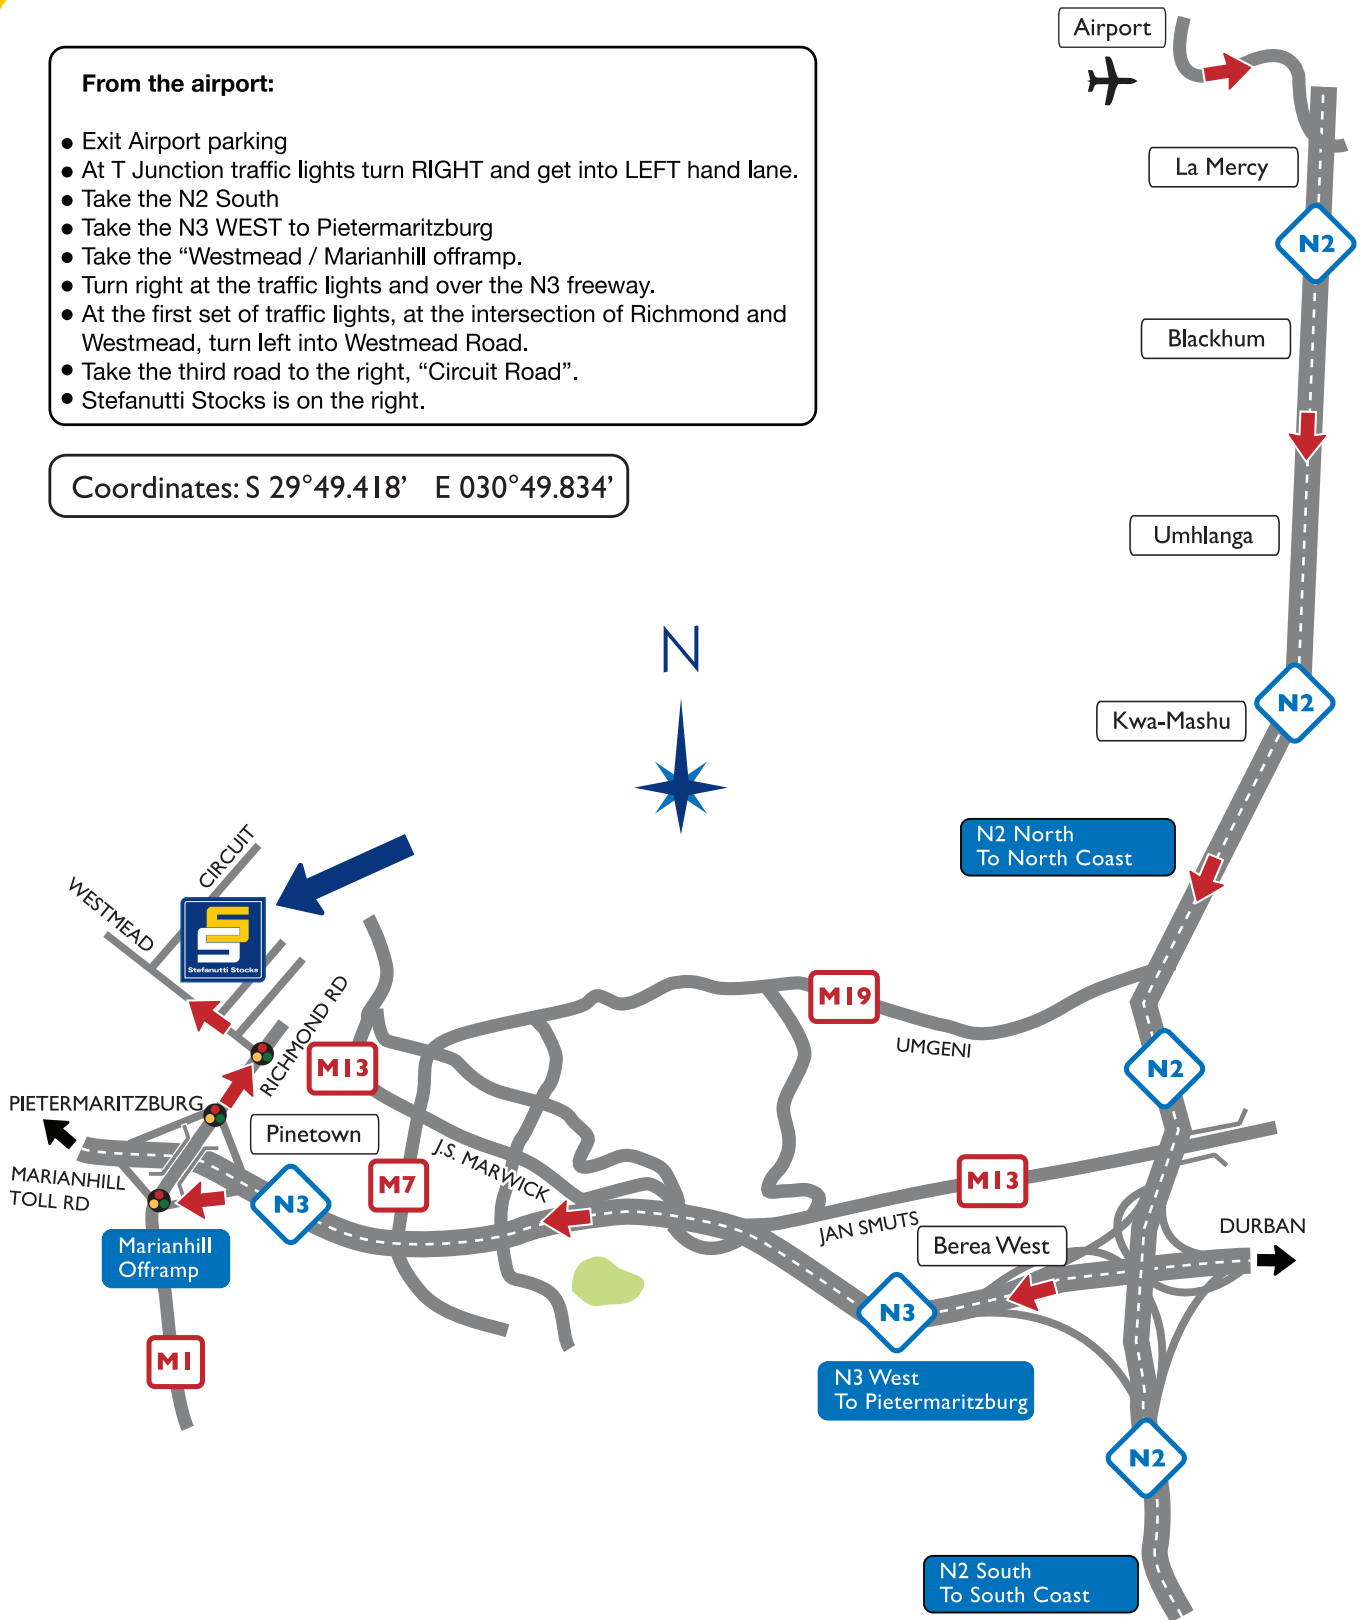

From the airport:

- Exit Airport parking
- At T Junction traffic lights turn RIGHT and get into LEFT hand lane.
- Take the N2 South
- Take the N3 WEST to Pietermaritzburg
- Take the "Westmead / Marianhill offramp.
- Turn right at the traffic lights and over the N3 freeway.
- At the first set of traffic lights, at the intersection of Richmond and Westmead, turn left into Westmead Road.
- Take the third road to the right, "Circuit Road".
- Stefanutti Stocks is on the right.

Coordinates: S 29°49.418' E 030°49.834'

Stefanutti Stocks Civils KZN
PO Box 1567, Pinetown, 3600, RSA
14 Circuit Road, Westmead, Pinetown, 3610, KwaZulu Natal, RSA
Tel: +27 31 700 1416, Fax: +27 31 700 1188
civilskzn@stefstocks.com
www.stefanuttistocks.com