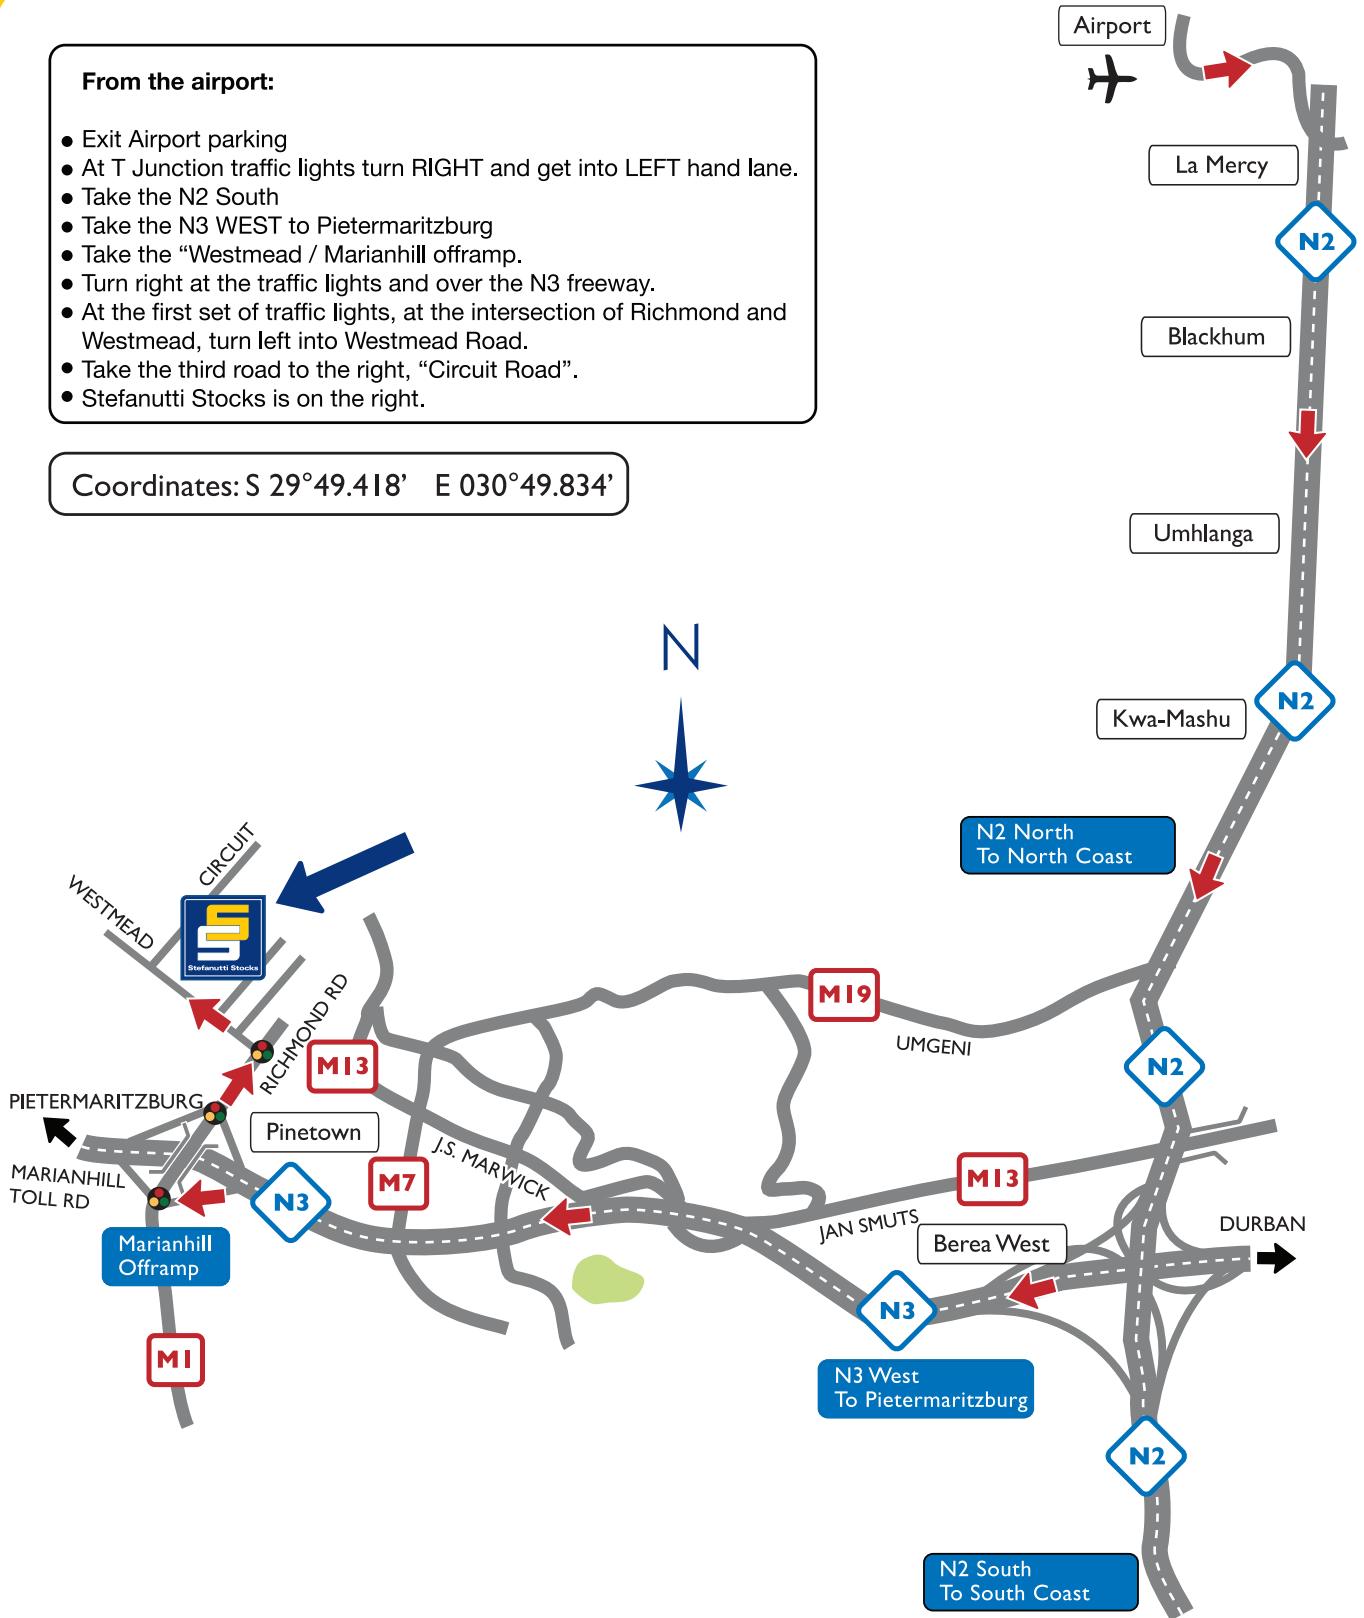

From the airport:

- Exit Airport parking
- At T Junction traffic lights turn RIGHT and get into LEFT hand lane.
- Take the N2 South
- Take the N3 WEST to Pietermaritzburg
- Take the "Westmead / Marianhill offramp.
- Turn right at the traffic lights and over the N3 freeway.
- At the first set of traffic lights, at the intersection of Richmond and Westmead, turn left into Westmead Road.
- Take the third road to the right, "Circuit Road".
- Stefanutti Stocks is on the right.

Coordinates: S 29°49.418' E 030°49.834'

Stefanutti Stocks Building KZN
PO Box 1567, Pinetown, 3600, RSA
14 Circuit Road, Westmead, Pinetown, 3610, KwaZulu Natal, RSA
Tel: +27 31 700 1416, Fax: +27 31 700 8719
buildingkzn@stefstocks.com
www.stefanuttistocks.com