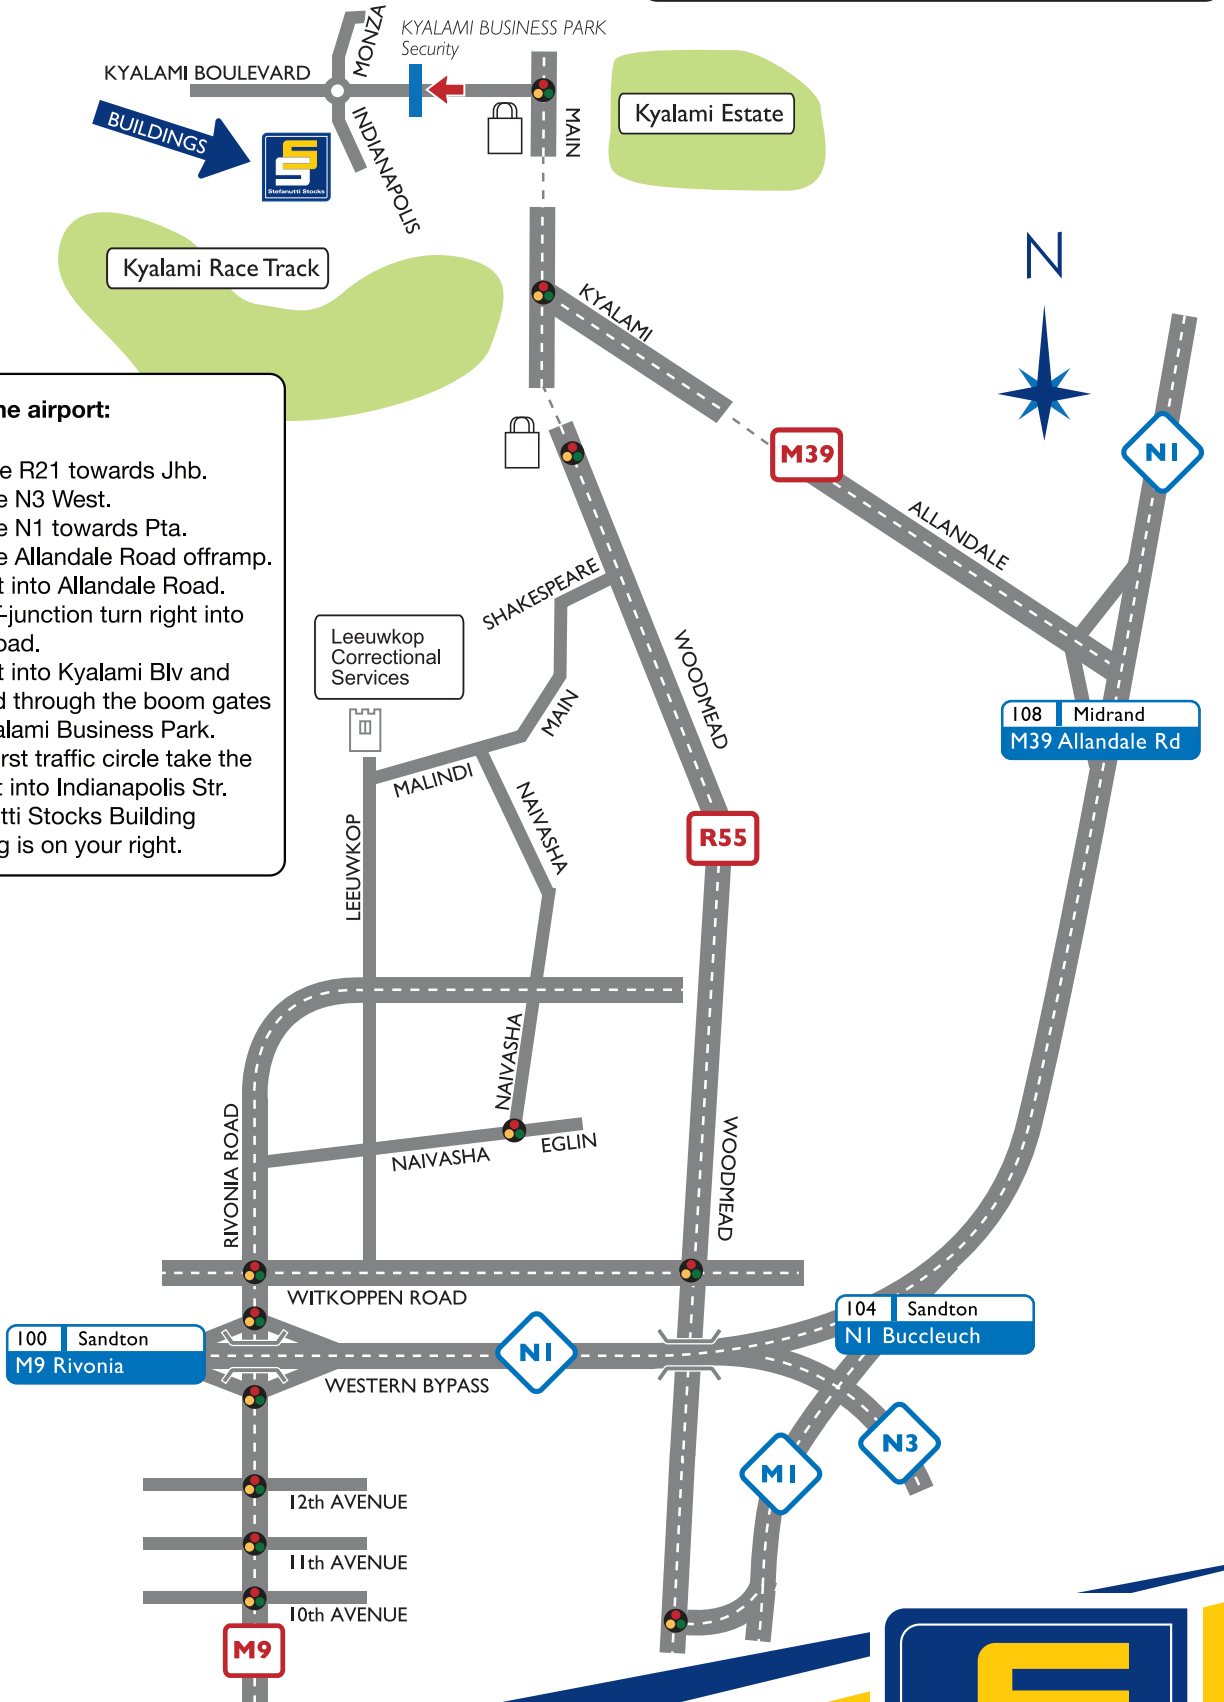

Coordinates: S 25°59.530' E 028°04.353 '

From the airport:

- Take the R21 towards Jhb.
- Take the N3 West.
- Take the N1 towards Pta.
- Take the Allandale Road offramp.
- Turn left into Allandale Road.
- At the T-junction turn right into Main Road.
- Turn left into Kyalami Biv and proceed through the boom gates into Kyalami Business Park.
- At the first traffic circle take the first exit into Indianapolis Str.
- Stefanutti Stocks Building Gauteng is on your right.